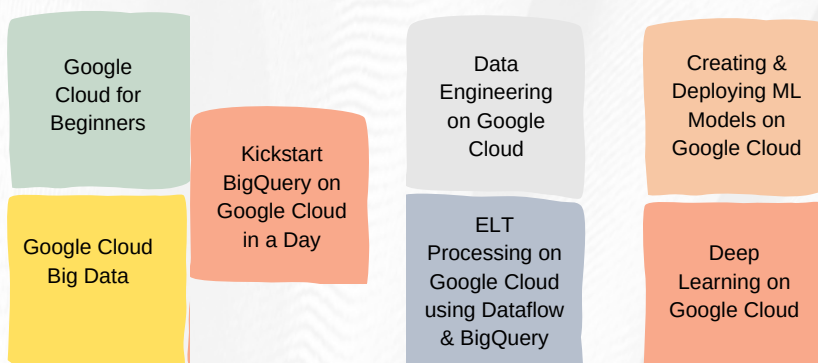

Map

Create a personalized learning path by selecting the courses that best align with your objectives